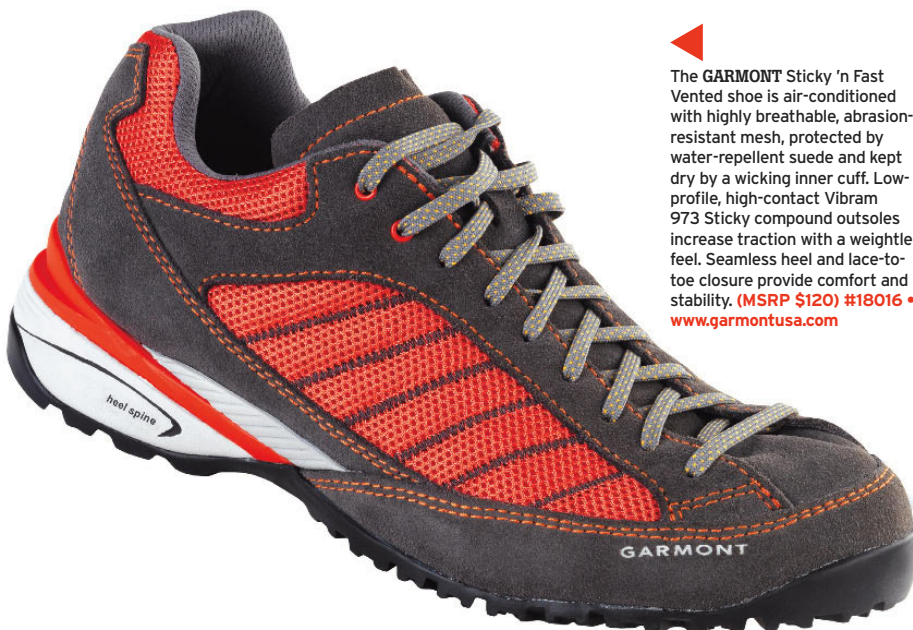

▲ The **GARMONT** Sticky 'n Fast Vented shoe is air-conditioned with highly breathable, abrasion-resistant mesh, protected by water-repellent suede and kept dry by a wicking inner cuff. Low-profile, high-contact Vibram 973 Sticky compound outsoles increase traction with a weightless feel. Seamless heel and lace-toe closure provide comfort and stability. (MSRP $120) #18016 • www.garmontusa.com